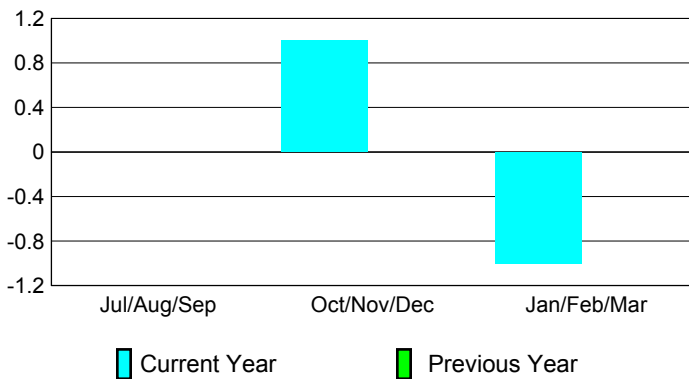

2008-2009 GMT Quarterly Report for District (or Undistricted) **District 21 B**

GMT: **Kenneth C Schwols**

Location: **ARIZONA**

GMT CA: **1 & 2**

CLUBS

Club Results 2008-2009

Clubs 2007-2008

Month	New Club Goal	Actual New Clubs	Actual Dropped Clubs	Gain/Loss of Clubs	Gain/Loss of Clubs
Jul/Aug/Sep	0	0	0	0	0
Oct/Nov/Dec	1	1	0	1	0
Jan/Feb/Mar	0	-1	0	-1	0
Totals	1	0	0	0	0

Club Results 2008-2009

Goal, New, Dropped, Gain/Loss

Comparison of Club Gain/Loss

Current Year Compared to the Previous Year

YTD Status Quo Clubs 2008-2009

Status Quo Clubs Compared to Status Quo Members

MEMBERSHIP