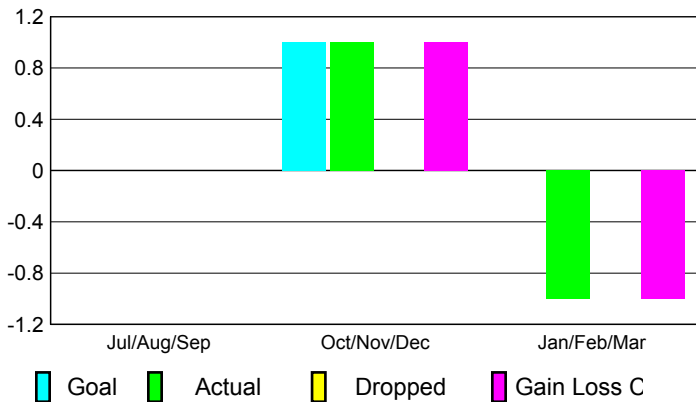

2008-2009 GMT Quarterly Report for District (or Undistricted) **District 21 B**

GMT: **Kenneth C Schwols**

Location: **ARIZONA**

GMT CA: **1 & 2**

CLUBS

Club Results 2008-2009

Clubs 2007-2008

Month	New Club Goal	Actual New Clubs	Actual Dropped Clubs	Gain/Loss of Clubs	Gain/Loss of Clubs
Jul/Aug/Sep	0	0	0	0	0
Oct/Nov/Dec	1	1	0	1	0
Jan/Feb/Mar	0	-1	0	-1	0
Totals	1	0	0	0	0

Club Results 2008-2009

Goal, New, Dropped, Gain/Loss

Comparison of Club Gain/Loss

Current Year Compared to the Previous Year

YTD Status Quo Clubs 2008-2009

Status Quo Clubs Compared to Status Quo Members

MEMBERSHIP

Membership Results 2008-2009

Membership 2007-2008

Month	Net Memb Goal	Actual New Memb	Actual Dropped Memb	Gain/Loss of Memb	Gain/Loss of Memb
Jul/Aug/Sep	18	49	-58	-9	-28
Oct/Nov/Dec	10	64	-53	11	22
Jan/Feb/Mar	18	53	-61	-8	40
Totals	46	166	-172	-6	34