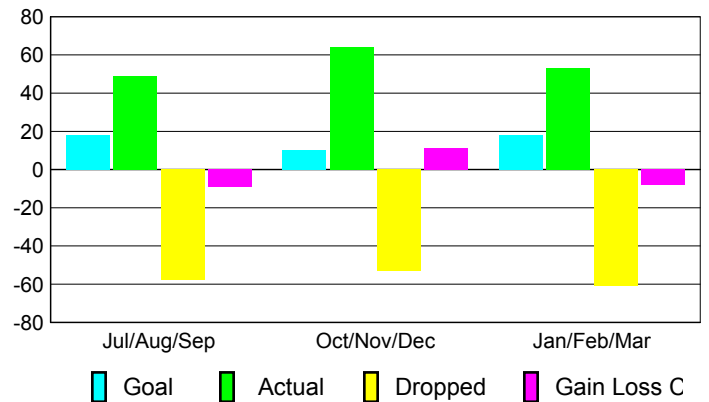

Membership Results 2008-2009

Goal, New, Dropped, Gain/Loss