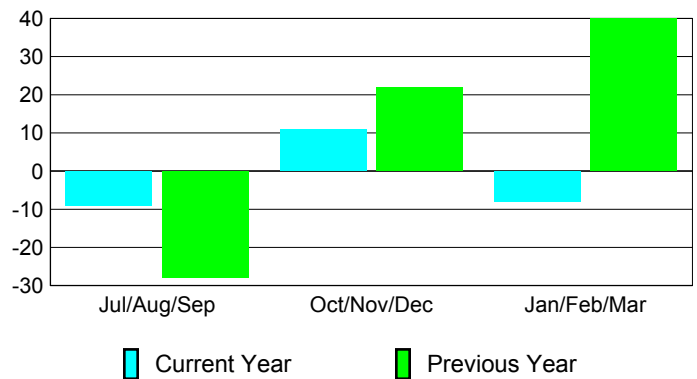

Membership Results 2008-2009

Membership 2007-2008

Month	Net Memb Goal	Actual New Memb	Actual Dropped Memb	Gain/Loss of Memb	Gain/Loss of Memb
Jul/Aug/Sep	18	49	-58	-9	-28
Oct/Nov/Dec	10	64	-53	11	22
Jan/Feb/Mar	18	53	-61	-8	40
Totals	46	166	-172	-6	34

Membership Results 2008-2009

Goal, New, Dropped, Gain/Loss

Comparison of Membership Gain/Loss

Current Year Compared to the Previous Year

Gender Comparison 2008-2009